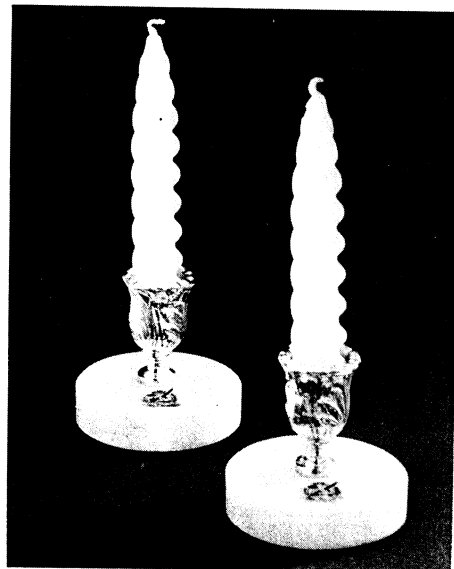

# MARBLE LINE

FUNCTIONAL ALL AROUND  
DESK ACCESSORIES

PRICED FOR THE BUDGET  
MINDED SHOPPER

SOLD ASSORTED  
COLORED BASES

M69 - BOOK END—CAT FACE

M61 - CANDLEHOLDER WITH ROSETTE

M60 - CANDLEHOLDER

M62 - CANDLEHOLDER—DOUBLE